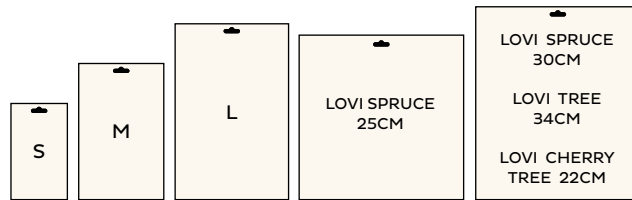

PILLOW BOXES / FACE:

(MAX 9PCS / HOOK)

- 6 HOOKS FOR S-SIZE
- 2 HOOK FOR M-SIZE
- 2 HOOK FOR L-SIZE

THESE PACKAGES TAKE AS MUCH SPACE AS L-SIZE PACKAGES.

LOVI PUZZLE DISPLAY

IDEAL FOR NARROW SHELVES AND TABLES.
PUZZLE JOINT BASE
- EXTENDS AS LONG AS NEEDED

SHOWS 4CM OF THE RIGHT SIDE OF THE PACKAGE WITH PRODUCT NAME AND PART OF THE PRODUCT IMAGE.

ONE SLOT HOLDS FOLLOWING PACKAGES:

- MAXIMUM 2x12pcs OF S-PACKAGE (POSTCARD-LIKE)
- 12PCS OF M-SIZE AND L-SIZE PACKAGES.
- 6PCS OF LOVI SPRUCE 25CM PACKAGES
- 3PCS OF LOVI SPRUCE 30CM OR
3PCS OF LOVI TREE 34CM PACKAGES OR
3PCS OF LOVI CHERRY TREE 22CM