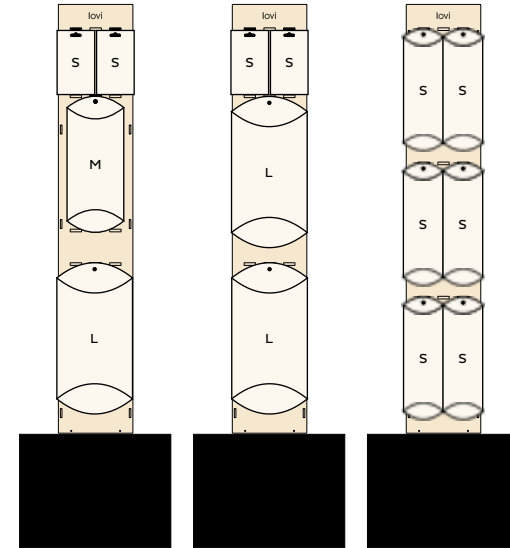

- 2 HOOKS FOR S-SIZE
- 1 HOOK FOR M-SIZE
- 1 HOOK FOR L-SIZE

LOVI FLOOR SPINNER

SIZE: 39x39x150cm (- BASE 30cm high)

POSTCARD-LIKE PACKAGES / FACE:

(MAX 12PCS / HOOK)

- 12 HOOKS FOR S-SIZE
- 4 HOOKS FOR M-SIZE
- 3 HOOK FOR L-SIZE

PILLOW BOXES / FACE:

(MAX 9PCS / HOOK)

- 6 HOOKS FOR S-SIZE
- 2 HOOK FOR M-SIZE
- 2 HOOK FOR L-SIZE

THESE PACKAGES TAKE AS MUCH SPACE AS L-SIZE PACKAGES.

LOVI PUZZLE DISPLAY

IDEAL FOR NARROW SHELVES AND TABLES.
PUZZLE JOINT BASE
- EXTENDS AS LONG AS NEEDED