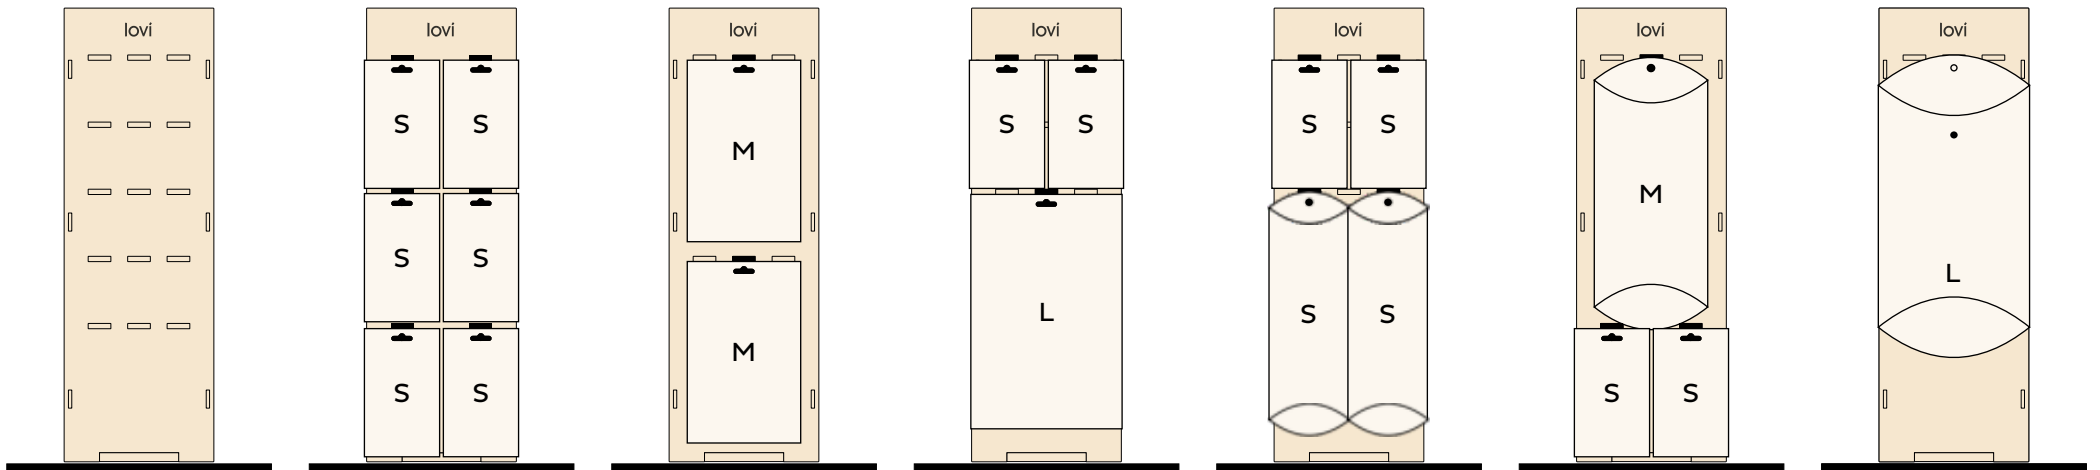

LOVI COUNTER SPINNER

SIZE: 35x35x62cm

POSTCARD-LIKE PACKAGES / FACE:

(MAX 12PCS / HOOK)

- 6 HOOKS FOR S-SIZE
- 2 HOOKS FOR M-SIZE
- 1 HOOK FOR L-SIZE + 2 HOOKS FOR S-SIZE

PILLOW BOXES / FACE:

(MAX 9PCS / HOOK)

- 2 HOOKS FOR S-SIZE
- 1 HOOK FOR M-SIZE
- 1 HOOK FOR L-SIZE