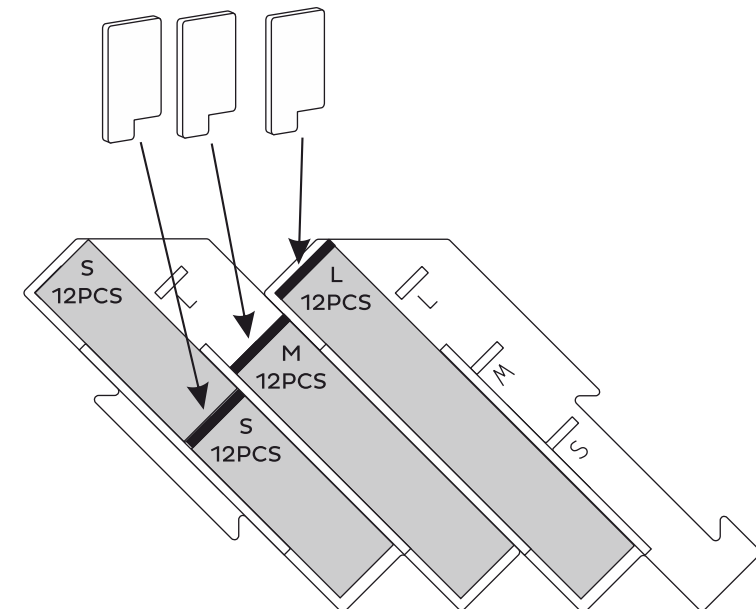

ONE SLOT HOLDS FOLLOWING PACKAGES:

- MAXIMUM 2x12pcs OF S-PACKAGE (POSTCARD-LIKE)
- 12PCS OF M-SIZE AND L-SIZE PACKAGES.
- 6PCS OF LOVI SPRUCE 25CM PACKAGES
- 3PCS OF LOVI SPRUCE 30CM OR
  3PCS OF LOVI TREE 34CM PACKAGES OR
  3PCS OF LOVI CHERRY TREE 22CM

MINIMUM SELF DEPTH 18CM
RECOMMENDED SPACE BETWEEN SHELVES:
PACKAGE HEIGHT + 5cm.