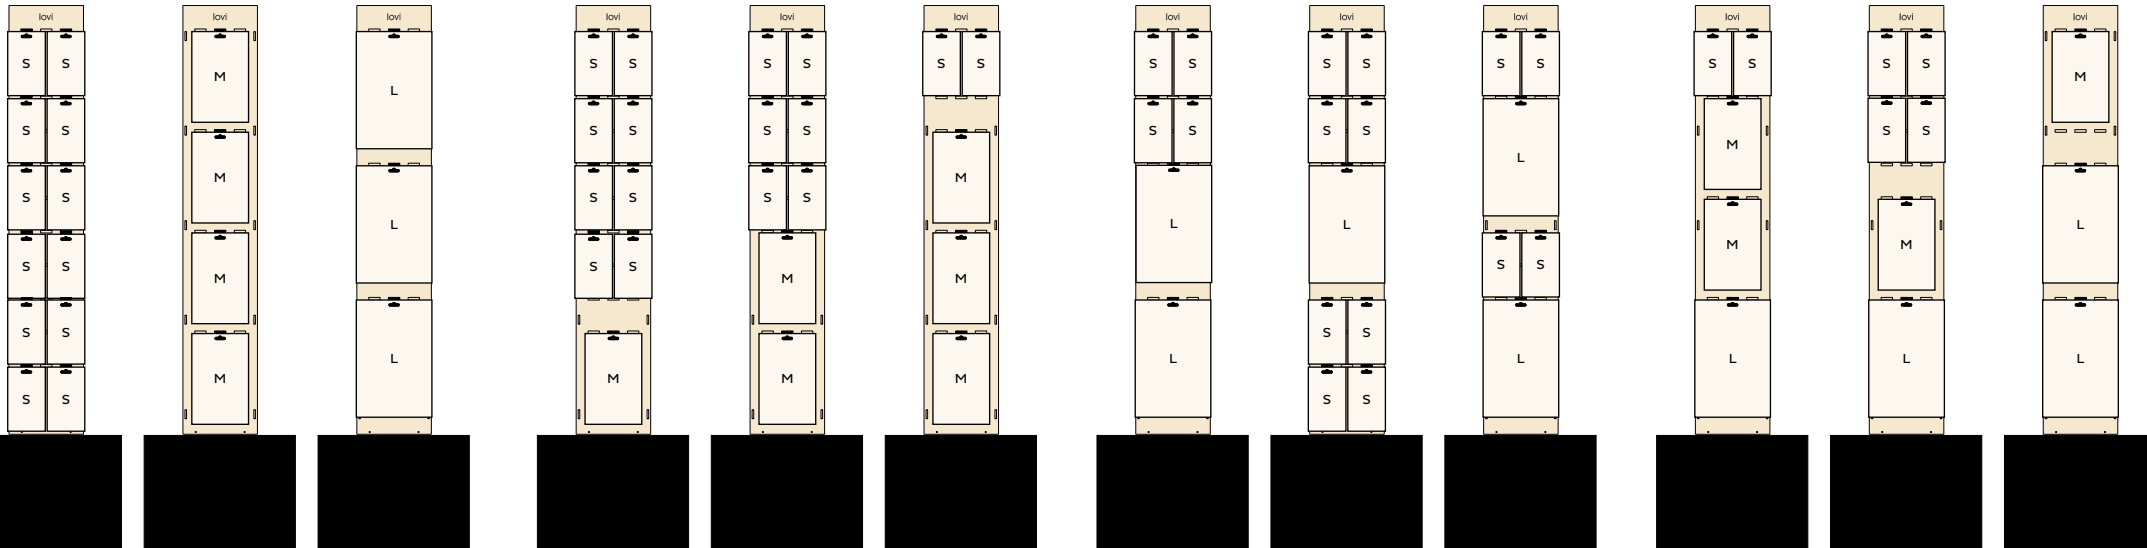

- 2 HOOKS FOR S-SIZE
- 1 HOOK FOR M-SIZE
- 1 HOOK FOR L-SIZE

LOVI FLOOR SPINNER

SIZE: 39x39x150cm (- BASE 30cm high)

POSTCARD-LIKE PACKAGES / FACE:

(MAX 12PCS / HOOK)

- 12 HOOKS FOR S-SIZE
- 4 HOOKS FOR M-SIZE
- 3 HOOK FOR L-SIZE

PILLOW BOXES / FACE:

(MAX 9PCS / HOOK)

- 6 HOOKS FOR S-SIZE
- 2 HOOK FOR M-SIZE
- 2 HOOK FOR L-SIZE

THESE PACKAGES TAKE AS MUCH SPACE AS L-SIZE PACKAGES.

LOVI PUZZLE DISPLAY

IDEAL FOR NARROW SHELVES AND TABLES.
PUZZLE JOINT BASE
- EXTENDS AS LONG AS NEEDED