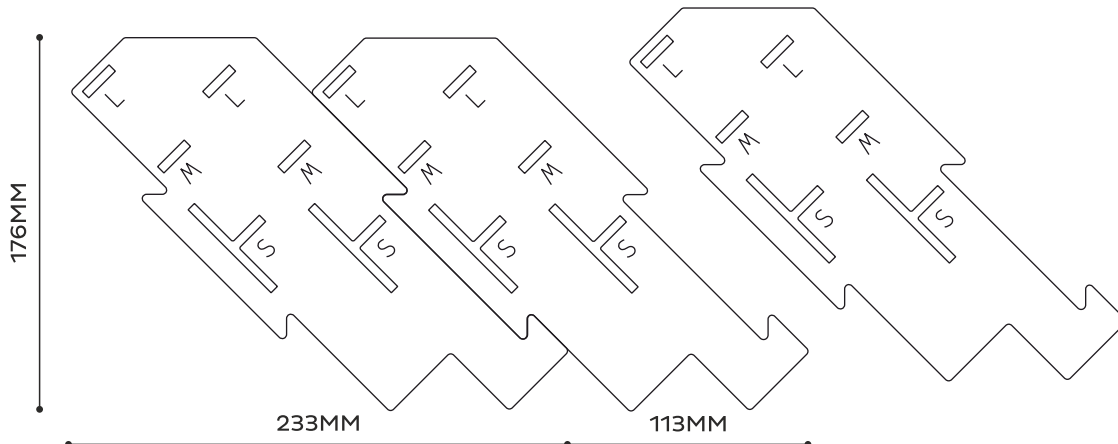

ONE SLOT HOLDS FOLLOWING PACKAGES:

- MAXIMUM 2x12pcs OF S-PACKAGE (POSTCARD-LIKE)
- 12PCS OF M-SIZE AND L-SIZE PACKAGES.
- 6PCS OF LOVI SPRUCE 25CM PACKAGES
- 3PCS OF LOVI SPRUCE 30CM OR
  3PCS OF LOVI TREE 34CM PACKAGES OR
  3PCS OF LOVI CHERRY TREE 22CM

MINIMUM SELF DEPTH 18CM
RECOMMENDED SPACE BETWEEN SHELVES:
PACKAGE HEIGHT + 5cm.