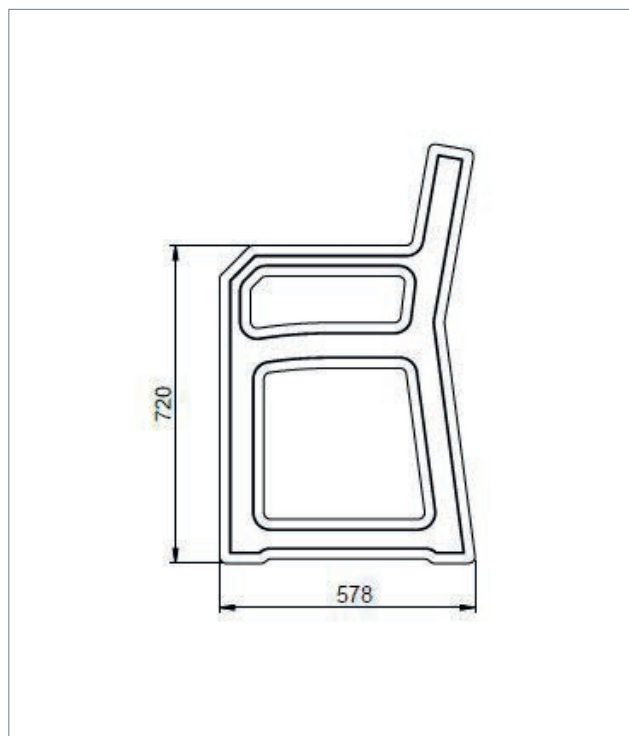

Material:

hanit® Recycled Plastic

Surface:

Structured, grained

Dimensions (W x D x H):

160 x 57.5 x 95 cm

Seat height:

52 cm

 **MADE IN GERMANY**

HAHN
KUNSTSTOFFE

TECHNICAL DRAWING

TECHNICAL DATA

Width: 160 cm

Colour	Dimensions W x D x H (approx. cm)	Weight (approx. kg)	Order No
■ Brown	160 x 57.5 x 95	80.5	BTL 12 160

Benches and tables are delivered as a kit. Assembly instruction and materials are included.