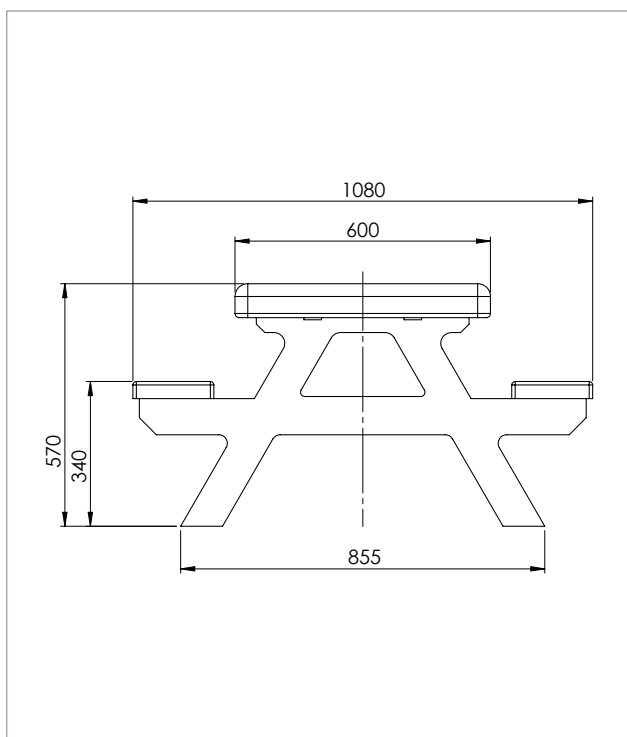

Material:

hanit® Recycled Plastic

Surface:

Structured, grained

Dimensions (W x D x H):

150 x 108 x 57 cm

Seat height:

34 cm

Weight:

80 kg

Slats:

1 table top 150 x 60 x 8 cm
2 bench boards 150 x 19 x 4 cm

Vorteile:

- The perfect play table
- No risk of injury from splinters
- Safe thanks to rounded edges
- Harmless according to DIN EN 71-3 (Playground directive)
- Durable and dimensionally stable
- Never paint, varnish or grind again
- No annoying mothballing in winter (weatherproof)
- Fast drying, no water absorption
- Resistant to vandalism

Optional:

Ground anchor type 3

 Brown

 Grey-Blue

 Grey-Green

 Grey-Red

TECHNICAL DRAWING

TECHNICAL DATA

Width: 150 cm			
Colour	Dimensions W x D x H (approx. cm)	Weight (approx. kg)	Order No
■ Brown	150 x 108 x 57	80.0	SBA 40 150
■ Grey-Blue	150 x 108 x 57	80.0	SLA 40 150
■ Grey-Green	150 x 108 x 57	80.0	SMA 40 150
■ Grey-Red	150 x 108 x 57	80.0	SRA 40 150