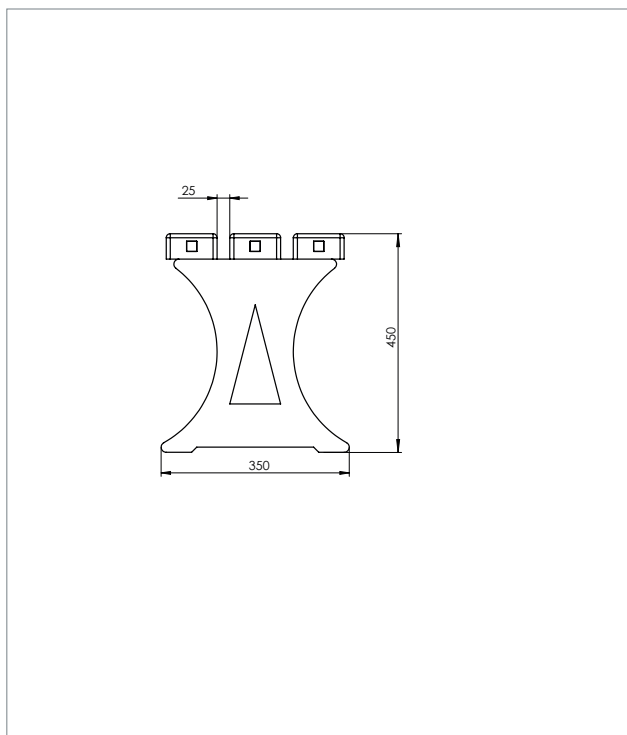

**Material:**

hanit® Recycled Plastic

**Surface:**

Structured, grained

**Dimensions (W x D x H):**

200 x 35 x 45 cm

**Seat height:**

45 cm

**Weight:**

49 kg

**Slats:**

Premium type

3 bench boards 200 x 10 x 4.7 cm

Internal reinforcement

**Advantages:**

Durable and dimensionally stable

 *Brown*       *Grey-Blue*

 *Grey-Green*       *Grey-Red*

**TECHNICAL DRAWING**

**TECHNICAL DATA**

| Canetti 2 bench, width: 200 cm |                                      |                        |            |
|--------------------------------|--------------------------------------|------------------------|------------|
| Colour                         | Dimensions<br>W x D x H (approx. cm) | Weight<br>(approx. kg) | Order No   |
| ■ Brown                        | 200 x 35 x 45                        | 49.0                   | BAC 10 200 |
| ■ Grey-Green                   | 200 x 35 x 45                        | 49.0                   | BGB 10 200 |
| ■ Grey-Blue                    | 200 x 35 x 45                        | 49.0                   | BLB 10 200 |
| ■ Grey-Red                     | 200 x 35 x 45                        | 49.0                   | BRD 10 200 |