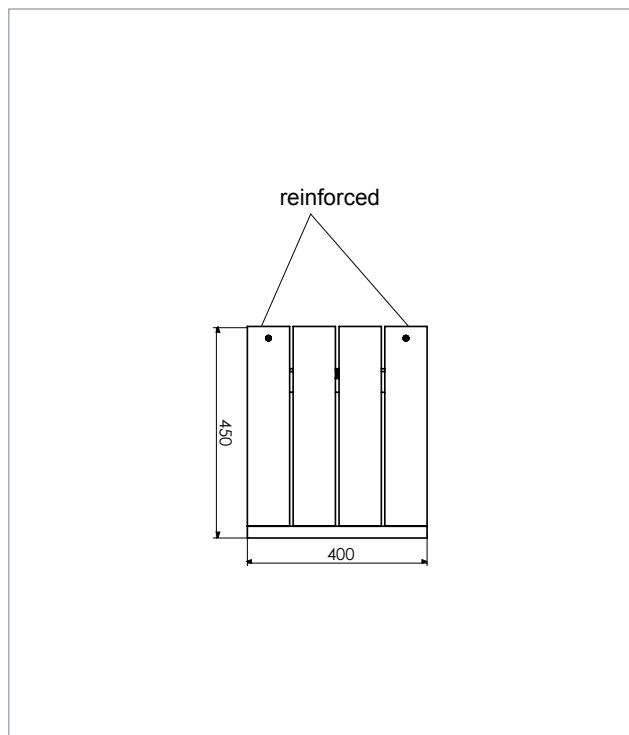

Material:

hanit® Recycled Plastic

Surface:

Structured, grained

Dimensions (W x D x H):

150 x 40 x 45 cm

Seat height:

45 cm

Weight:

74 kg

Slats:

Square profiles

4 square profiles 132 x 9 x 9 cm

2 profiles reinforced

Advantages:

Durable and dimensionally stable

TECHNICAL DRAWING

TECHNICAL DATA

Width: 150 cm			
Colour	Dimensions W x D x H (approx. cm)	Weight (approx. kg)	Order No
■ Grey	150 x 40 x 45	74.0	BKG 09 150
■ Brown	150 x 40 x 45	74.0	BKO 09 150
■ Black	150 x 40 x 45	74.0	BKS 09 150
■ Black-Grey	150 x 40 x 45	74.0	BKSG 09 150
■ Black-Brown	150 x 40 x 45	74.0	BKSB 09 150